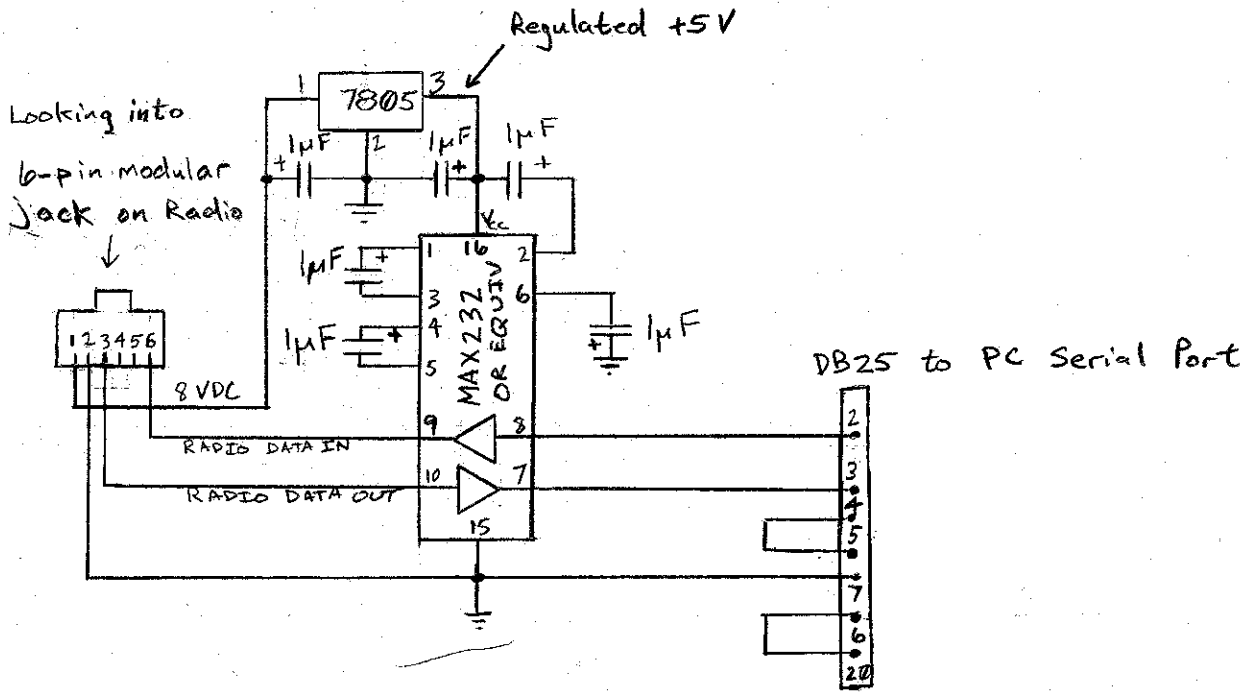

# INTERFACE: PC-TO-KENWOOD TWO-WAY RADIO

(SIMILAR TO KPG-4)

No. 937 811E  
Engineer's Computation Pad

- 1 - Power Supply
- 2 - PTT GND
- 3 - PTT
- 4 - MIC
- 5 - MIC GND
- 6 - HOOKSWITCH

26 JUNE 2001

K9MN