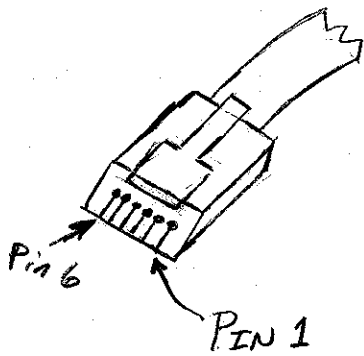

# INTERFACE: PC-TO-KENWOOD TWO-WAY RADIO

(SIMILAR TO KPG-4)

No. 937 811E  
Engineer's Computation Pad

- 1 - Power Supply
- 2 - PTT GND
- 3 - PTT
- 4 - MIC
- 5 - MIC GND
- 6 - HOOKSWITCH

26 JUNE 2001

K9MN